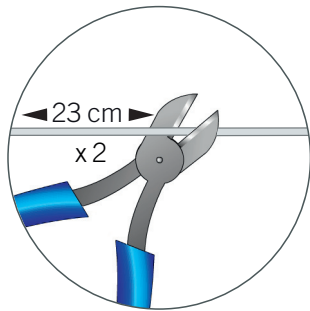

CREATE
YOUR STYLE with
CRYSTALLIZED™
- Swarovski Elements

WEDDING PRINCESS COMB

WEDDING PRINCESS COMB

CRYSTALLIZED™ – Swarovski Elements

Supplies & Tools

Article	Product Group	Article No.	Amount	Size	Colour	Colour Code
	Beads	5301	45 pcs.	4 mm	Crystal Moonlight	001 MOL

Supplies
 486 cm wire 0.4 mm silver
 122 cm wire 1 mm silver
 1 pc. wire comb silver

Tools
 round nose pliers
 flat nose pliers
 wire cutter

STEP 1

1 mm

x 4

STEP 2

STEP 3

STEP 4

1 mm

STEP 5

STEP 6

STEP 7

STEP 8

A

repeat x 3

STEP 9