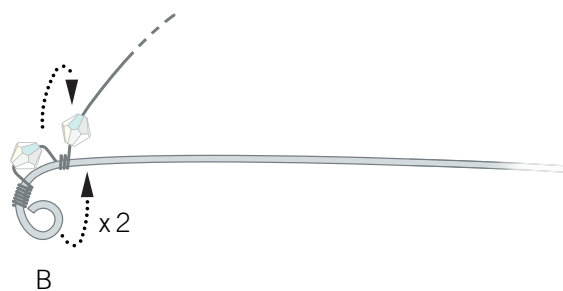

CREATE
YOUR STYLE with
CRYSTALLIZED™
- Swarovski Elements

WEDDING PRINCESS COMB

WEDDING PRINCESS COMB

CRYSTALLIZED™ – Swarovski Elements

Supplies & Tools

Article	Product Group	Article No.	Amount	Size	Colour	Colour Code
	Beads	5301	45 pcs.	4 mm	Crystal Moonlight	001 MOL

Supplies
 486 cm wire 0.4 mm silver
 122 cm wire 1 mm silver
 1 pc. wire comb silver

Tools
 round nose pliers
 flat nose pliers
 wire cutter

STEP 1

1 mm

x 4

STEP 2

STEP 3

STEP 4

1 mm

STEP 5

STEP 6

STEP 7

STEP 8

A

repeat x 3

STEP 9