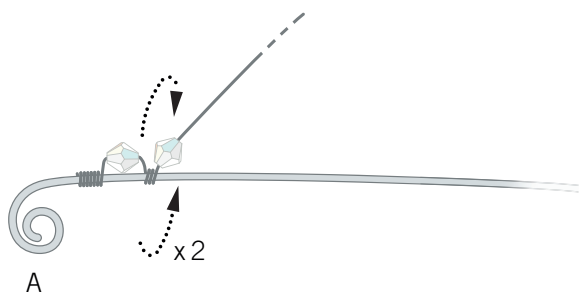

CREATE
YOUR STYLE with
CRYSTALLIZED™
- Swarovski Elements

WEDDING PRINCESS COMB

WEDDING PRINCESS COMB

CRYSTALLIZED™ – Swarovski Elements

Supplies & Tools

Article	Product Group	Article No.	Amount	Size	Colour	Colour Code
	Beads	5301	45 pcs.	4 mm	Crystal Moonlight	001 MOL

Supplies
 486 cm wire 0.4 mm silver
 122 cm wire 1 mm silver
 1 pc. wire comb silver

Tools
 round nose pliers
 flat nose pliers
 wire cutter

STEP 1

1 mm

x 4

STEP 2

STEP 3

STEP 4

1 mm

STEP 5

STEP 6

STEP 7

STEP 8

A

repeat x 3

STEP 9