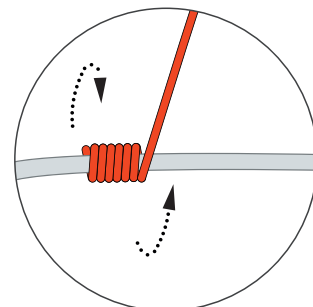

CREATE
YOUR STYLE with
CRYSTALLIZED™
- Swarovski Elements

WEDDING PRINCESS COMB

WEDDING PRINCESS COMB

CRYSTALLIZED™ – Swarovski Elements

Supplies & Tools

Article	Product Group	Article No.	Amount	Size	Colour	Colour Code
	Beads	5301	45 pcs.	4 mm	Crystal Moonlight	001 MOL

Supplies
 486 cm wire 0.4 mm silver
 122 cm wire 1 mm silver
 1 pc. wire comb silver

Tools
 round nose pliers
 flat nose pliers
 wire cutter

STEP 1

1 mm

x 4

STEP 2

STEP 3

STEP 4

1 mm

STEP 5

STEP 6

STEP 7

STEP 8

A

repeat x 3

STEP 9