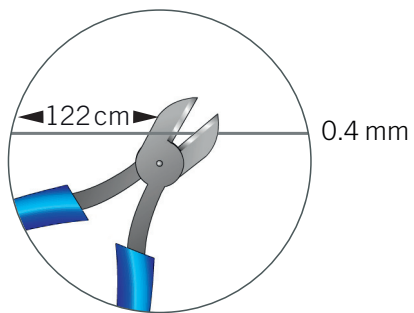

Supplies
 486 cm wire 0.4 mm silver
 122 cm wire 1 mm silver
 1 pc. wire comb silver

Tools
 round nose pliers
 flat nose pliers
 wire cutter

STEP 1

1 mm

x 4

STEP 2

STEP 3

STEP 4

1 mm

STEP 5

STEP 6

STEP 7

STEP 8

A

repeat x 3

STEP 9