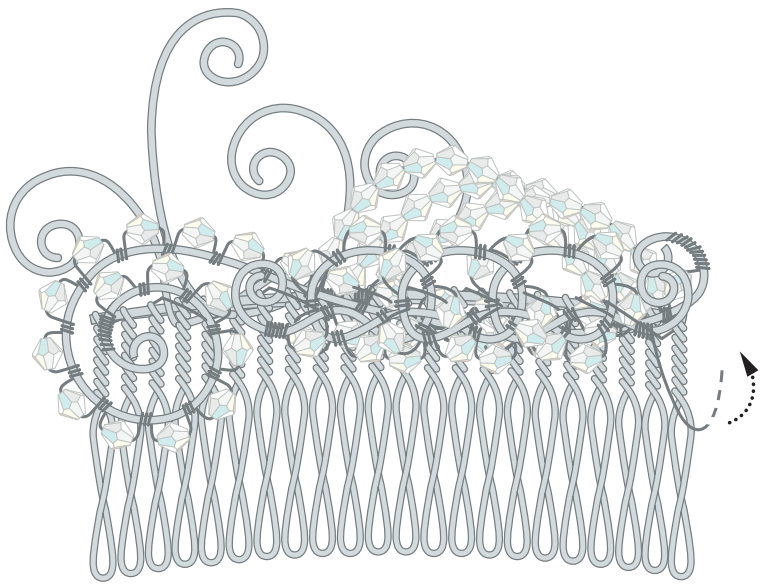

CREATE
YOUR STYLE with
CRYSTALLIZED™
- Swarovski Elements

WEDDING PRINCESS COMB

WEDDING PRINCESS COMB

CRYSTALLIZED™ – Swarovski Elements

Supplies & Tools

Article	Product Group	Article No.	Amount	Size	Colour	Colour Code
	Beads	5301	45 pcs.	4 mm	Crystal Moonlight	001 MOL

1 mm

STEP 5

STEP 6

STEP 7

STEP 8

A

repeat x 3

STEP 9

B

B

STEP 10

STEP 11