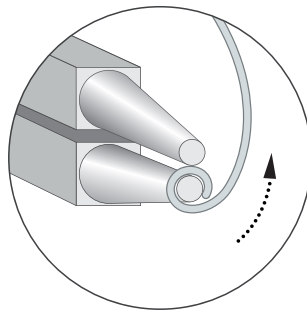

CREATE
YOUR STYLE with
CRYSTALLIZED™
- Swarovski Elements

WEDDING PRINCESS COMB

WEDDING PRINCESS COMB

CRYSTALLIZED™ – Swarovski Elements

Supplies & Tools

Article	Product Group	Article No.	Amount	Size	Colour	Colour Code
	Beads	5301	45 pcs.	4 mm	Crystal Moonlight	001 MOL

Supplies
 486 cm wire 0.4 mm silver
 122 cm wire 1 mm silver
 1 pc. wire comb silver

Tools
 round nose pliers
 flat nose pliers
 wire cutter

STEP 1

1 mm

x 4

STEP 2

STEP 3

STEP 4

1 mm

STEP 5

STEP 6

STEP 7

STEP 8

A

repeat x 3

STEP 9