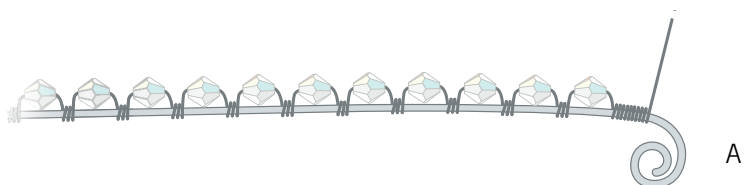

Supplies
 486 cm wire 0.4 mm silver
 122 cm wire 1 mm silver
 1 pc. wire comb silver

Tools
 round nose pliers
 flat nose pliers
 wire cutter

STEP 1

1 mm

x 4

STEP 2

STEP 3

STEP 4

1 mm

STEP 5

STEP 6

STEP 7

STEP 8

A

repeat x 3

STEP 9

B

B

STEP 10

STEP 11