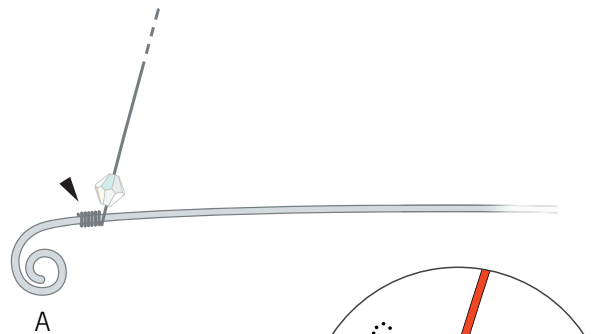

CREATE
YOUR STYLE with
CRYSTALLIZED™
- Swarovski Elements

WEDDING PRINCESS COMB

WEDDING PRINCESS COMB

CRYSTALLIZED™ – Swarovski Elements

Supplies & Tools

Article	Product Group	Article No.	Amount	Size	Colour	Colour Code
	Beads	5301	45 pcs.	4 mm	Crystal Moonlight	001 MOL

Supplies
 486 cm wire 0.4 mm silver
 122 cm wire 1 mm silver
 1 pc. wire comb silver

Tools
 round nose pliers
 flat nose pliers
 wire cutter

STEP 1

1 mm

x 4

STEP 2

STEP 3

STEP 4

1 mm

STEP 5

STEP 6

STEP 7

STEP 8

A

repeat x 3

STEP 9