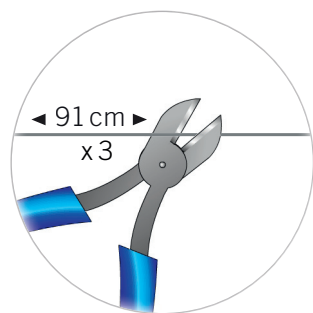

Supplies
 486 cm wire 0.4 mm silver
 122 cm wire 1 mm silver
 1 pc. wire comb silver

Tools
 round nose pliers
 flat nose pliers
 wire cutter

STEP 1

1 mm

x 4

STEP 2

STEP 3

STEP 4

1 mm

STEP 5

STEP 6

STEP 7

STEP 8

A

repeat x 3

STEP 9