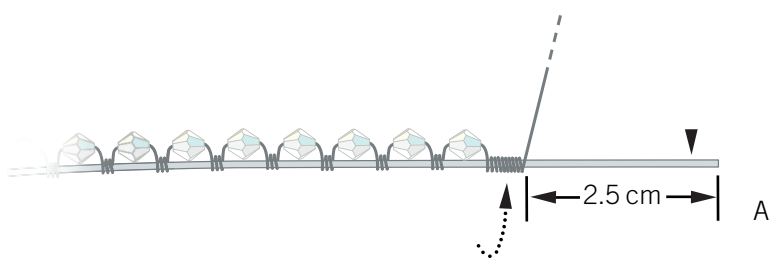

Supplies
 486 cm wire 0.4 mm silver
 122 cm wire 1 mm silver
 1 pc. wire comb silver

Tools
 round nose pliers
 flat nose pliers
 wire cutter

STEP 1

1 mm

x 4

STEP 2

STEP 3

STEP 4

1 mm

STEP 5

STEP 6

STEP 7

STEP 8

A

repeat x 3

STEP 9