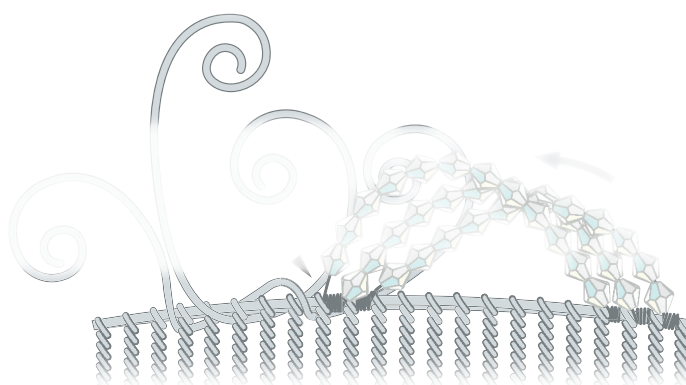

CREATE
YOUR STYLE with
CRYSTALLIZED™
- Swarovski Elements

WEDDING PRINCESS COMB

WEDDING PRINCESS COMB

CRYSTALLIZED™ – Swarovski Elements

Supplies & Tools

Article	Product Group	Article No.	Amount	Size	Colour	Colour Code
	Beads	5301	45 pcs.	4 mm	Crystal Moonlight	001 MOL

Supplies
 486 cm wire 0.4 mm silver
 122 cm wire 1 mm silver
 1 pc. wire comb silver

Tools
 round nose pliers
 flat nose pliers
 wire cutter

STEP 1

1 mm

x 4

STEP 2

STEP 3

STEP 4

1 mm

STEP 5

STEP 6

STEP 7

STEP 8

A

repeat x 3

STEP 9