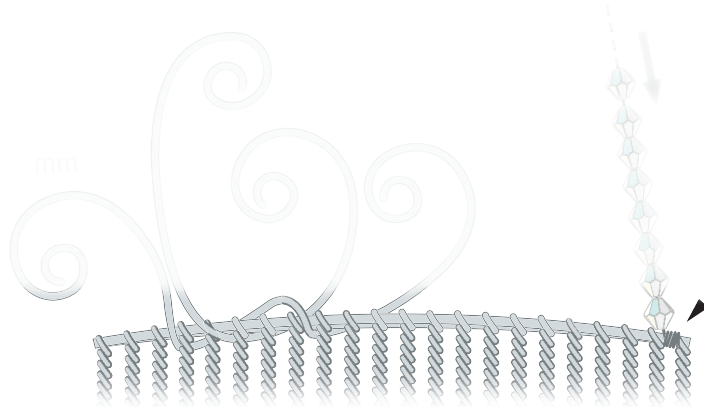

CREATE
YOUR STYLE with
CRYSTALLIZED™
- Swarovski Elements

WEDDING PRINCESS COMB

WEDDING PRINCESS COMB

CRYSTALLIZED™ – Swarovski Elements

Supplies & Tools

Article	Product Group	Article No.	Amount	Size	Colour	Colour Code
	Beads	5301	45 pcs.	4 mm	Crystal Moonlight	001 MOL

Supplies
 486 cm wire 0.4 mm silver
 122 cm wire 1 mm silver
 1 pc. wire comb silver

Tools
 round nose pliers
 flat nose pliers
 wire cutter

STEP 1

1 mm

x 4

STEP 2

STEP 3

STEP 4

1 mm

STEP 5

STEP 6

STEP 7

STEP 8

A

repeat x 3

STEP 9